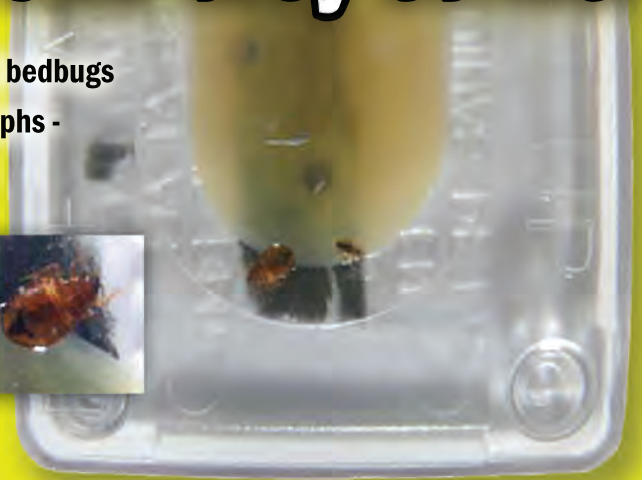

# Bed Bug ALERT

**Check for bedbugs  
BEFORE they strike!**

Bedbugs hide away in cracks and crevices, making them hard to detect. Clear, safe, rigid plastic monitoring device slips between mattress and frame. The special gel attracts and traps bedbugs if they are present - alerting you to their presence before it's too late!

- **Take control**
- **Restore peace-of-mind**
- **YOU monitor and check**
- **Bed Bug Alert lets you know when to take action!**

**Use anywhere -**

**Hotels, nursing homes, dorms, at home -**

**and sleep tight!**

## Check for bedbugs BEFORE they strike!

Lures and captures adult bedbugs and immature instar nymphs - shown magnified below: